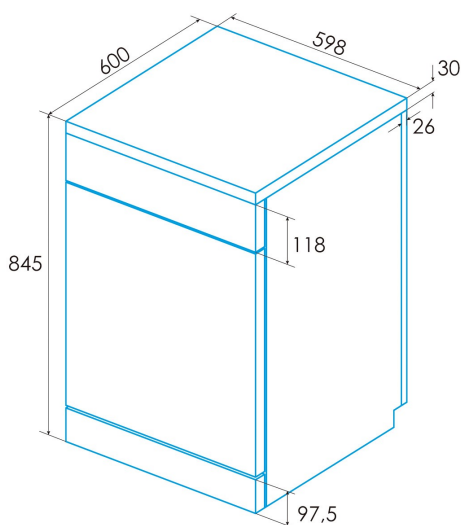

GENERAL INFORMATION

EAN/UPC	8422248351324
Subfamily	Freestanding

Power connection

Nominal voltage (V)	220-240
Nominal frequency (Hz)	50
Nominal input power (W)	2100
Power cord length (m)	1,5
Plug type	Type F

Product sheet according to EU Regulation 2019/2022 - 2019/2017

Default placement settings	14
Energy efficiency class	D
Noise level [dBA]	47
Installation type	Free Standing

Control panel

Control type	Soft Touch Buttons
Display	LED
Salt control indicator	√
Rinse aid control indicator	√
Start delay	1-24h
Remaining time indicator	√
Start/Pause	√

Programmes and functions

Number of programmes	7
Programme 1 - Name	Intensive
Programme 1 - Temperature (°C)	65
Programme 1 - Duration (mins.)	210
Programme 2 - Name	Normal
Programme 2 - Temperature (°C)	55
Programme 2 - Duration (mins.)	180
Programme 3 - Name	Eco
Programme 3 - Temperature (°C)	50
Programme 3 - Duration (mins.)	198
Programme 4 - Name	Express 90'
Programme 4 - Temperature (°C)	55
Programme 4 - Duration (mins.)	90
Programme 5 - Name	Glass
Programme 5 - Temperature (°C)	50
Programme 5 - Duration (mins.)	125
Programme 6 - Name	Quick 30'
Programme 6 - Temperature (°C)	40
Programme 6 - Duration (mins.)	30
Programme 7 - Name	Soak

Power and water connection

Nominal voltage (V)	220-240
Nominal frequency (Hz)	50
Nominal input power (W)	2100
Power cord length (m)	1,5
Plug type	Type F
Inlet water hose length (m)	1,5
Drainage water hose length (m)	1,4

Installation

Width (mm)	598
Min. height (mm)	845
Depth (mm)	600
Adjustable height	√
Built-in width (mm)	600
Inner height (mm)	820
Built-in depth (mm)	580
Sliding door	-