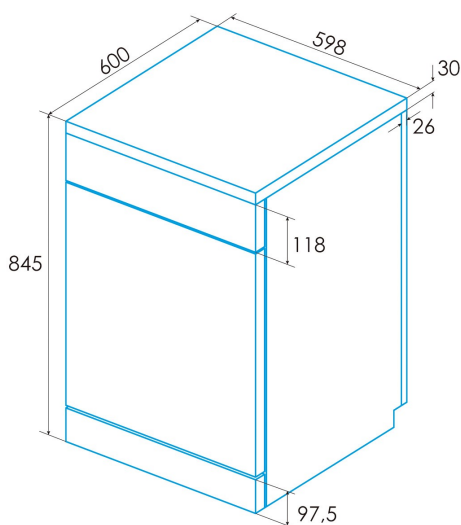

GENERAL INFORMATION

EAN/UPC	8422248351317
Subfamily	Freestanding

Power connection

Nominal voltage (V)	220-240
Nominal frequency (Hz)	50
Nominal input power (W)	2100
Power cord length (m)	1,5
Plug type	Type F

Product sheet according to EU Regulation 2019/2022 - 2019/2017

Default placement settings	14
Energy efficiency class	D
Energy consumption in off mode [W]	0,49
Noise level [dBA]	47
Installation type	Free Standing

Control panel

Control type	Soft Touch Buttons
Display	LED
Salt control indicator	√
Rinse aid control indicator	-
Start delay	1-24h
Remaining time indicator	√
Start/Pause	√

Programmes and functions

Number of programmes	7
Programme 1 - Name	Intensive
Programme 1 - Temperature (°C)	65
Programme 1 - Duration (mins.)	210
Programme 2 - Name	Normal
Programme 2 - Temperature (°C)	55
Programme 2 - Duration (mins.)	180
Programme 3 - Name	Eco
Programme 3 - Temperature (°C)	50
Programme 3 - Duration (mins.)	198
Programme 4 - Name	Express 90'
Programme 4 - Temperature (°C)	55
Programme 4 - Duration (mins.)	90
Programme 5 - Name	Glass
Programme 5 - Temperature (°C)	50
Programme 5 - Duration (mins.)	125
Programme 6 - Name	Quick 30'
Programme 6 - Temperature (°C)	40
Programme 6 - Duration (mins.)	30
Programme 7 - Name	Soak
Programme 7 - Duration (mins.)	15

Power and water connection

Nominal voltage (V)	220-240
Nominal frequency (Hz)	50
Nominal input power (W)	2100
Power cord length (m)	1,5
Plug type	Type F

Installation

Width (mm)	598
Min. height (mm)	845
Depth (mm)	600
Adjustable height	√
Built-in width (mm)	600
Inner height (mm)	820
Built-in depth (mm)	580
Sliding door	-