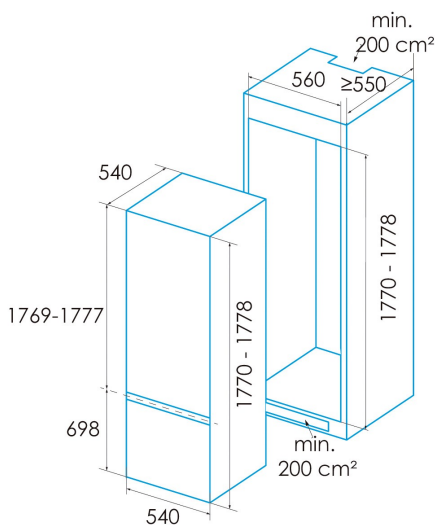

GENERAL INFORMATION

EAN/UPC	8422248350792
Subfamily	Combi

Product sheet according to EU Regulation 2019/2016

Category	7
Energy efficiency class	E
Energy consumption [kWh/year]	216
Refrigerator storage volume [l]	179
Freezer storage volume [l]	70
Star rating	4
Frost-free fridge	-
Frost-free freezer	-
Power cut safety [h]	10
Freezing capacity [kg/24h]	3,2
Climate class	N/ST
Noise emissions [dBA]	39
Installation type	Built-In

Refrigerator equipment

Number of door balconies	3
Number of glass shelves	4
Wine rack	-
Fruit and vegetable drawer	1
Meat and fish chiller	0
Metallic interior decoration	-
Number of egg trays	1
Egg capacity	1-6

Freezer equipment

Number of drawers	3
Number of closed drawers	3
Ice trays	1
Ice cube capacity	1-12

Illumination

Refrigerator light	√
Freezer light	-
LED light	√

Power and water connection

Nominal voltage (V)	220-240
Nominal frequency (Hz)	50
Nominal input power (W)	115
Electric shock protection	Class I
Power cord length (m)	1600
Plug type	Type F

Control

Control type	Mechanical
Display	No
Cooling system	Static
Electronic regulation of refrigerator temperature	√
Electronic regulation of freezer temperature	-
Super cooling function	√
Super freezing function	√
Public holiday celebration	-
Winter-summer function	-

Installation

Width (mm)	540
Height (mm)	1778
Depth (mm)	540
Built-in width (mm)	560
Built-in depth (mm)	550
Reversible doors	√
Wheels	-
Door opening side	Right