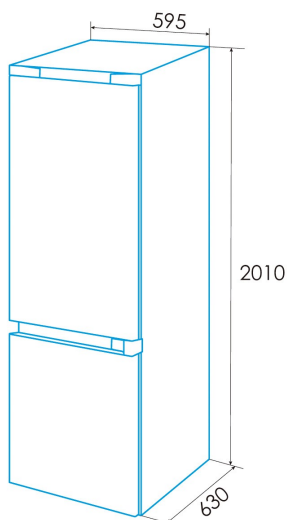

edesa

COMBI FRIDGE FREEZER

EFC-2032 NF EX

Cod. 924271264

EAN 8422248097024

E

LED

GENERAL INFORMATION

Installation

Width (mm)	595
Height (mm)	2010
Depth (mm)	630
Handle type	External
Reversible doors	√
Wheels	√
Door opening side	Right