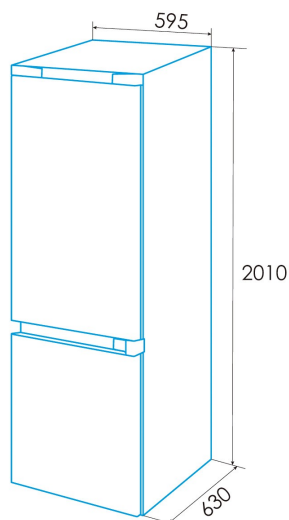

GENERAL INFORMATION

EAN/UPC	8422248097031
Subfamily	Combi

Product sheet according to EU Regulation 2019/2016

Category	7
Energy efficiency class	E
Energy consumption [kWh/year]	231
Refrigerator storage volume [l]	247
Freezer storage volume [l]	83
Star rating	4
Frost-free fridge	√
Frost-free freezer	√
Power cut safety [h]	9
Freezing capacity [kg/24h]	3,89
Climate class	N/ST
Noise emissions [dBA]	41
Installation type	Free Standing

Refrigerator equipment

Number of door balconies	5
Number of glass shelves	4
Wine rack	√
Fruit and vegetable drawer	1
Meat and fish chiller	1
Metallic interior decoration	-
Number of egg trays	1
Egg capacity	1-6

Freezer equipment

Number of drawers	3
Number of closed drawers	3
Ice trays	1
Ice cube capacity	1-8

Illumination

Refrigerator light	√
Freezer light	-
LED light	√

Power and water connection

Nominal voltage (V)	220-240
Nominal frequency (Hz)	50
Nominal input power (W)	190
Electric shock protection	Class I
Power cord length (m)	1,7
Plug type	Type F

Control

Control type	Electronic
Display	LED
Cooling system	Total No Frost
Electronic regulation of refrigerator temperature	√
Electronic regulation of freezer temperature	-
Super cooling function	√
Super freezing function	-
Public holiday celebration	-
Winter-summer function	√

Installation

Width (mm)	595
Height (mm)	2010
Depth (mm)	630
Handle type	Withdrawn
Reversible doors	√
Wheels	√
Door opening side	Right