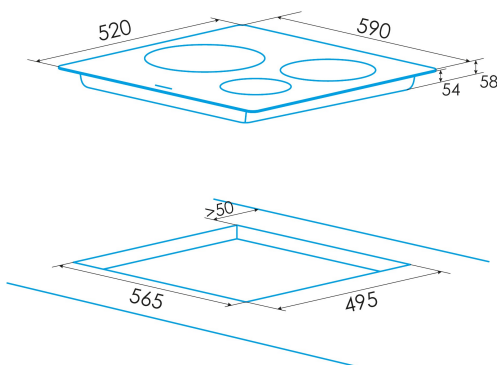

EIM-6330 B

Cod. 922272045

EAN 8422248109345