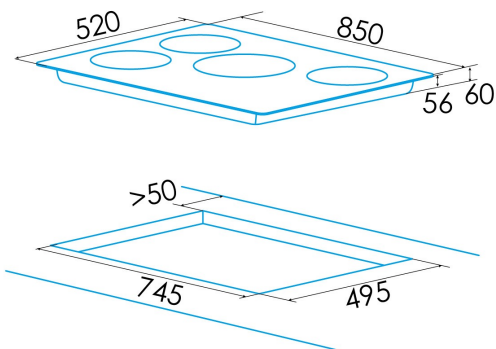

EIM-8430 R

Cod. 922272057

EAN 8422248109642