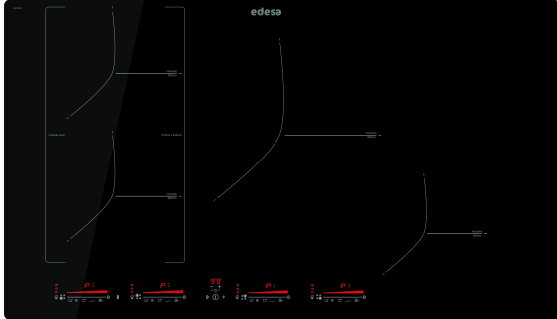

edesa

INDUCTION HOBS