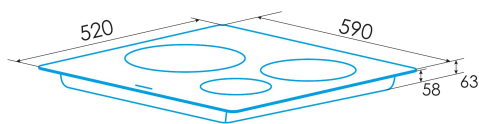

GENERAL INFORMATION

EAN/UPC	8422248109574
Subfamily	Induction

Product sheet

Number of cooking zones	3
Zone 1: Technology	Induction
Zone 1: Type of zone	Simple
Zone 1: Position	Front Left
Zone 1: Zone diameter (mm)	22
Zone 1: Power (kW)	2,3
Zone 1: Booster (kW)	2,6
Zone 1: Consumption (Wh / kg)	184,1
Zone 1B: Zone diameter (mm)	N/A
Zone 1C: Zone diameter (mm)	N/A
Zone 2: Technology	Induction
Zone 2: Type of zone	Simple
Zone 2: Position	Rear Left
Zone 2: Zone diameter (mm)	16
Zone 2: Power (kW)	1,2
Zone 2: Booster (kW)	1,5
Zone 2: Consumption (Wh / kg)	181,7
Zone 2B: Zone diameter (mm)	N/A
Zone 2C: Zone diameter (mm)	N/A
Zone 3: Technology	Induction
Zone 3: Type of zone	Simple
Zone 3: Position	Right
Zone 3: Zone diameter (mm)	28
Zone 3: Power (kW)	2,3
Zone 3: Booster (kW)	3
Zone 3: Consumption (Wh / kg)	180,8
Zone 3B: Zone diameter (mm)	N/A
Zone 3C: Zone diameter (mm)	N/A
Zone 4: Technology	N/A
Zone 4: Type of zone	N/A
Zone 4: Position	N/A
Zone 4: Zone diameter (mm)	N/A
Zone 4B: Zone diameter (mm)	N/A
Zone 4C: Zone diameter (mm)	N/A
Zone 5: Technology	N/A
Zone 5: Type of zone	N/A
Zone 5: Position	N/A
Zone 5: Zone diameter (mm)	N/A
Zone 5B: Zone diameter (mm)	N/A
Zone 5C: Zone diameter (mm)	N/A
Zone 6: Technology	N/A
Zone 6: Type of zone	N/A
Zone 6: Position	N/A
Zone 6: Zone diameter (mm)	N/A
Zone 6B: Zone diameter (mm)	N/A
Zone 6C: Zone diameter (mm)	N/A

Dimensions

Width (mm)	590
Height (mm)	58
Depth (mm)	520
Built-in width (mm)	565
Built-in height (mm)	54
Built-in depth (mm)	495
Easy installation system	Quick Fix

Finishing

Material	Glass
Bevel	No
Frame	No
Cooking supports	N/A

Control

Control type	Touch control
Control position	Front Centre
Independent zone control	-