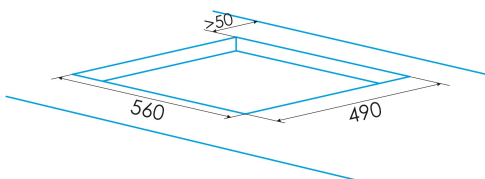

GENERAL INFORMATION

EAN/UPC	8422248109574
Subfamily	Induction

Product sheet

Number of cooking zones	3
Zone 1: Technology	Induction
Zone 1: Type of zone	Simple
Zone 1: Position	Front Left
Zone 1: Zone diameter (mm)	22
Zone 1: Power (kW)	2,3
Zone 1: Booster (kW)	2,6
Zone 1: Consumption (Wh / kg)	184,1
Zone 1B: Zone diameter (mm)	N/A
Zone 1C: Zone diameter (mm)	N/A
Zone 2: Technology	Induction
Zone 2: Type of zone	Simple
Zone 2: Position	Rear Left
Zone 2: Zone diameter (mm)	16
Zone 2: Power (kW)	1,2
Zone 2: Booster (kW)	1,5
Zone 2: Consumption (Wh / kg)	181,7
Zone 2B: Zone diameter (mm)	N/A
Zone 2C: Zone diameter (mm)	N/A
Zone 3: Technology	Induction
Zone 3: Type of zone	Simple
Zone 3: Position	Right
Zone 3: Zone diameter (mm)	28
Zone 3: Power (kW)	2,3
Zone 3: Booster (kW)	3
Zone 3: Consumption (Wh / kg)	180,8
Zone 3B: Zone diameter (mm)	N/A
Zone 3C: Zone diameter (mm)	N/A
Zone 4: Technology	N/A
Zone 4: Type of zone	N/A
Zone 4: Position	N/A
Zone 4: Zone diameter (mm)	N/A
Zone 4B: Zone diameter (mm)	N/A
Zone 4C: Zone diameter (mm)	N/A
Zone 5: Technology	N/A
Zone 5: Type of zone	N/A
Zone 5: Position	N/A
Zone 5: Zone diameter (mm)	N/A
Zone 5B: Zone diameter (mm)	N/A
Zone 5C: Zone diameter (mm)	N/A
Zone 6: Technology	N/A
Zone 6: Type of zone	N/A
Zone 6: Position	N/A
Zone 6: Zone diameter (mm)	N/A
Zone 6B: Zone diameter (mm)	N/A
Zone 6C: Zone diameter (mm)	N/A

Dimensions

Width (mm)	590
Height (mm)	58
Depth (mm)	520
Built-in width (mm)	565
Built-in height (mm)	54
Built-in depth (mm)	495
Easy installation system	Quick Fix

Finishing

Material	Glass
Bevel	No
Frame	No
Cooking supports	N/A

Control

Control type	Touch control
Control position	Front Centre
Independent zone control	-