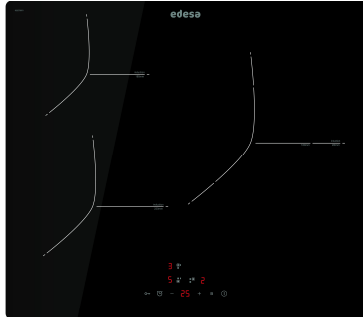

edesa

INDUCTION HOBS

EIT-6328 R

Cod. 922272051

EAN 8422248109574

GENERAL INFORMATION

EAN/UPC	8422248109574
Subfamily	Induction

Product sheet

Number of cooking zones	3
Zone 1: Technology	Induction
Zone 1: Type of zone	Simple
Zone 1: Position	Front Left
Zone 1: Zone diameter (mm)	22
Zone 1: Power (kW)	2,3
Zone 1: Booster (kW)	2,6
Zone 1: Consumption (Wh / kg)	184,1
Zone 1B: Zone diameter (mm)	N/A
Zone 1C: Zone diameter (mm)	N/A
Zone 2: Technology	Induction
Zone 2: Type of zone	Simple
Zone 2: Position	Rear Left
Zone 2: Zone diameter (mm)	16
Zone 2: Power (kW)	1,2
Zone 2: Booster (kW)	1,5
Zone 2: Consumption (Wh / kg)	181,7
Zone 2B: Zone diameter (mm)	N/A
Zone 2C: Zone diameter (mm)	N/A
Zone 3: Technology	Induction
Zone 3: Type of zone	Simple
Zone 3: Position	Right
Zone 3: Zone diameter (mm)	28
Zone 3: Power (kW)	2,3
Zone 3: Booster (kW)	3
Zone 3: Consumption (Wh / kg)	180,8
Zone 3B: Zone diameter (mm)	N/A
Zone 3C: Zone diameter (mm)	N/A
Zone 4: Technology	N/A
Zone 4: Type of zone	N/A
Zone 4: Position	N/A
Zone 4: Zone diameter (mm)	N/A
Zone 4B: Zone diameter (mm)	N/A
Zone 4C: Zone diameter (mm)	N/A
Zone 5: Technology	N/A
Zone 5: Type of zone	N/A
Zone 5: Position	N/A
Zone 5: Zone diameter (mm)	N/A
Zone 5B: Zone diameter (mm)	N/A
Zone 5C: Zone diameter (mm)	N/A
Zone 6: Technology	N/A
Zone 6: Type of zone	N/A
Zone 6: Position	N/A
Zone 6: Zone diameter (mm)	N/A
Zone 6B: Zone diameter (mm)	N/A
Zone 6C: Zone diameter (mm)	N/A