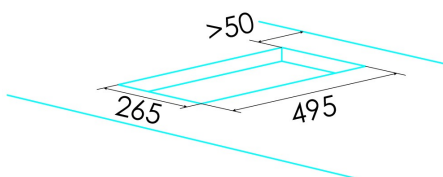

GENERAL INFORMATION

EAN/UPC	8422248111256
Subfamily	Radiant

Product sheet

Number of cooking zones	2
Zone 1: Technology	Radiant
Zone 1: Type of zone	Simple
Zone 1: Position	Front
Zone 1: Zone diameter (mm)	15,5
Zone 1: Power (kW)	1,2
Zone 1: Consumption (Wh / kg)	155,4
Zone 1B: Zone diameter (mm)	N/A
Zone 1C: Zone diameter (mm)	N/A
Zone 2: Technology	Radiant
Zone 2: Type of zone	Double
Zone 2: Position	Rear
Zone 2: Zone diameter (mm)	18,5
Zone 2: Power (kW)	1,8
Zone 2: Consumption (Wh / kg)	155,4
Zone 2B: Zone diameter (mm)	12
Zone 2B: Power (kW)	0,9
Zone 2B: Consumption (Wh / kg)	155,4
Zone 2C: Zone diameter (mm)	N/A
Zone 3: Technology	N/A
Zone 3: Zone diameter (mm)	N/A
Zone 3B: Zone diameter (mm)	N/A
Zone 3C: Zone diameter (mm)	N/A
Zone 4: Technology	N/A
Zone 4: Zone diameter (mm)	N/A
Zone 4B: Zone diameter (mm)	N/A
Zone 4C: Zone diameter (mm)	N/A
Zone 5: Technology	N/A
Zone 5: Zone diameter (mm)	N/A
Zone 5B: Zone diameter (mm)	N/A
Zone 5C: Zone diameter (mm)	N/A
Zone 6: Technology	N/A
Zone 6: Zone diameter (mm)	N/A
Zone 6B: Zone diameter (mm)	N/A
Zone 6C: Zone diameter (mm)	N/A

Dimensions

Width (mm)	290
Height (mm)	47
Depth (mm)	520
Built-in width (mm)	265
Built-in depth (mm)	495
Easy installation system	Quick Fix

Finishing

Material	Glass
Bevel	Front
Frame	No
Cooking supports	N/A

Control

Control type	Slider Touch Control
Control position	Front Centre
Independent zone control	√
Hidden control	-
Power levels	9
Knob type	N/A
Cooking time programming	√
Countdown alarm	√
Power management	-
Available power limits (kW)	No
Connectivity	No
Autoignition	N/A

Safety