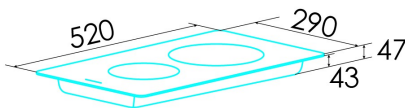

GENERAL INFORMATION

EAN/UPC	8422248111256
Subfamily	Radiant

Product sheet

Number of cooking zones	2
Zone 1: Technology	Radiant
Zone 1: Type of zone	Simple
Zone 1: Position	Front
Zone 1: Zone diameter (mm)	15,5
Zone 1: Power (kW)	1,2
Zone 1: Consumption (Wh / kg)	155,4
Zone 1B: Zone diameter (mm)	N/A
Zone 1C: Zone diameter (mm)	N/A
Zone 2: Technology	Radiant
Zone 2: Type of zone	Double
Zone 2: Position	Rear
Zone 2: Zone diameter (mm)	18,5
Zone 2: Power (kW)	1,8
Zone 2: Consumption (Wh / kg)	155,4
Zone 2B: Zone diameter (mm)	12
Zone 2B: Power (kW)	0,9
Zone 2B: Consumption (Wh / kg)	155,4
Zone 2C: Zone diameter (mm)	N/A
Zone 3: Technology	N/A
Zone 3: Zone diameter (mm)	N/A
Zone 3B: Zone diameter (mm)	N/A
Zone 3C: Zone diameter (mm)	N/A
Zone 4: Technology	N/A
Zone 4: Zone diameter (mm)	N/A
Zone 4B: Zone diameter (mm)	N/A
Zone 4C: Zone diameter (mm)	N/A
Zone 5: Technology	N/A
Zone 5: Zone diameter (mm)	N/A
Zone 5B: Zone diameter (mm)	N/A
Zone 5C: Zone diameter (mm)	N/A
Zone 6: Technology	N/A
Zone 6: Zone diameter (mm)	N/A
Zone 6B: Zone diameter (mm)	N/A
Zone 6C: Zone diameter (mm)	N/A

Dimensions

Width (mm)	290
Height (mm)	47
Depth (mm)	520
Built-in width (mm)	265
Built-in depth (mm)	495
Easy installation system	Quick Fix

Finishing

Material	Glass
Bevel	Front
Frame	No
Cooking supports	N/A

Control

Control type	Slider Touch Control
Control position	Front Centre
Independent zone control	√
Hidden control	-
Power levels	9
Knob type	N/A
Cooking time programming	√
Countdown alarm	√
Power management	-
Available power limits (kW)	No
Connectivity	No
Autoignition	N/A

Safety