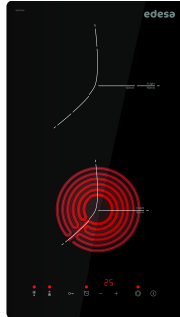

edesa

CERAMIC HOBS

EVT-3220 B

Cod. 922272064

EAN 8422248111256

GENERAL INFORMATION

EAN/UPC	8422248111256
Subfamily	Radiant

Product sheet

Number of cooking zones	2
Zone 1: Technology	Radiant
Zone 1: Type of zone	Simple
Zone 1: Position	Front
Zone 1: Zone diameter (mm)	15,5
Zone 1: Power (kW)	1,2
Zone 1: Consumption (Wh / kg)	155,4
Zone 1B: Zone diameter (mm)	N/A
Zone 1C: Zone diameter (mm)	N/A
Zone 2: Technology	Radiant
Zone 2: Type of zone	Double
Zone 2: Position	Rear
Zone 2: Zone diameter (mm)	18,5
Zone 2: Power (kW)	1,8
Zone 2: Consumption (Wh / kg)	155,4
Zone 2B: Zone diameter (mm)	12
Zone 2B: Power (kW)	0,9
Zone 2B: Consumption (Wh / kg)	155,4
Zone 2C: Zone diameter (mm)	N/A
Zone 3: Technology	N/A
Zone 3: Zone diameter (mm)	N/A
Zone 3B: Zone diameter (mm)	N/A
Zone 3C: Zone diameter (mm)	N/A
Zone 4: Technology	N/A
Zone 4: Zone diameter (mm)	N/A
Zone 4B: Zone diameter (mm)	N/A
Zone 4C: Zone diameter (mm)	N/A
Zone 5: Technology	N/A
Zone 5: Zone diameter (mm)	N/A
Zone 5B: Zone diameter (mm)	N/A
Zone 5C: Zone diameter (mm)	N/A
Zone 6: Technology	N/A
Zone 6: Zone diameter (mm)	N/A
Zone 6B: Zone diameter (mm)	N/A
Zone 6C: Zone diameter (mm)	N/A